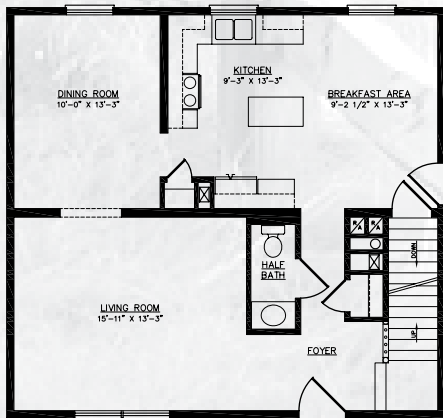

SQ. FT.	1,680
DIMENSIONS	28 x 30
BEDROOMS	3
BATHS	2 1/2

Washington

FIRST FLOOR

SECOND FLOOR

OPTIONAL
CRAWLSPACE

Renderings are artists interpretations only. Illustrations may show garages, porches and other options that are not standard in the basic floor plan or are added on-site by builder.