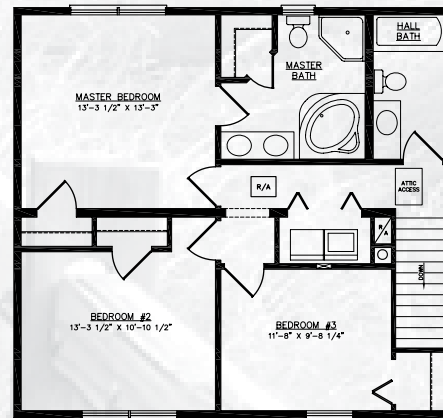

SQ. FT.	1,680
DIMENSIONS	28 x 30
BEDROOMS	3
BATHS	2 1/2

Washington

FIRST FLOOR

SECOND FLOOR

OPTIONAL
CRAWLSPACE

Renderings are artists interpretations only. Illustrations may show garages, porches and other options that are not standard in the basic floor plan or are added on-site by builder.