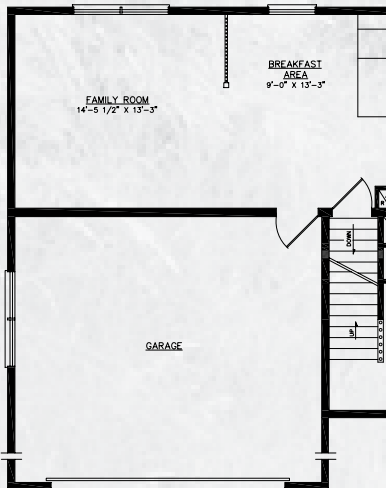

# Roosevelt I & II

SQ. FT.	2,576 (I) 2,856 (II)
DIMENSIONS	28 x 50/52
BEDROOMS	4
BATHS	2 1/2

ROOSEVELT I - FIRST FLOOR  
OPTIONAL INTEGRATED GARAGE

ROOSEVELT II - FIRST FLOOR

ROOSEVELT I & II - SECOND FLOOR