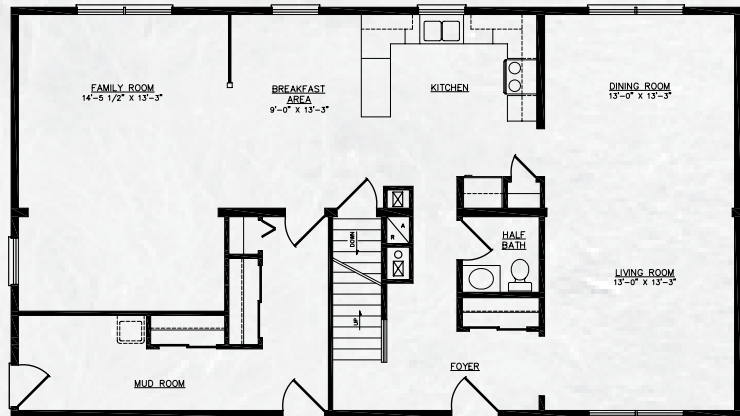

# Roosevelt I & II

SQ. FT.	2,576 (I) 2,856 (II)
DIMENSIONS	28 x 50/52
BEDROOMS	4
BATHS	2 1/2

ROOSEVELT I - FIRST FLOOR  
OPTIONAL INTEGRATED GARAGE

ROOSEVELT II - FIRST FLOOR

ROOSEVELT I & II - SECOND FLOOR