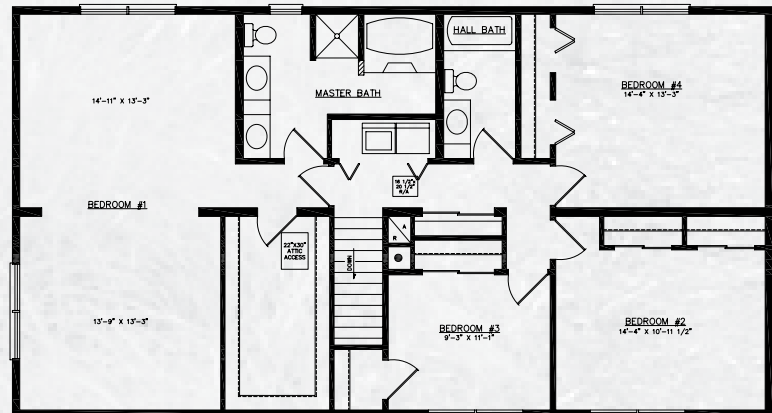

# Roosevelt I & II

SQ. FT.	2,576 (I) 2,856 (II)
DIMENSIONS	28 x 50/52
BEDROOMS	4
BATHS	2 1/2

ROOSEVELT I - FIRST FLOOR  
OPTIONAL INTEGRATED GARAGE

ROOSEVELT II - FIRST FLOOR

ROOSEVELT I & II - SECOND FLOOR