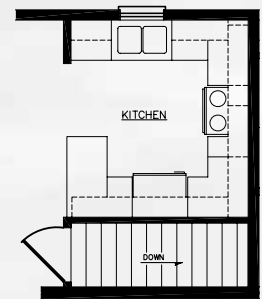

# Republic

SQ. FT.	1,400
DIMENSIONS	28 x 50
BEDROOMS	3
BATHS	2

CRAWLSPACE PLAN

BASEMENT PLAN