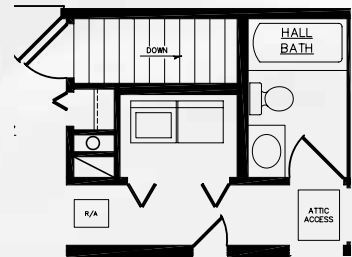

Liberty

SQ. FT.	1,104
DIMENSIONS	24 x 46
BEDROOMS	2
BATHS	2

CRAWLSPACE PLAN

BASEMENT PLAN