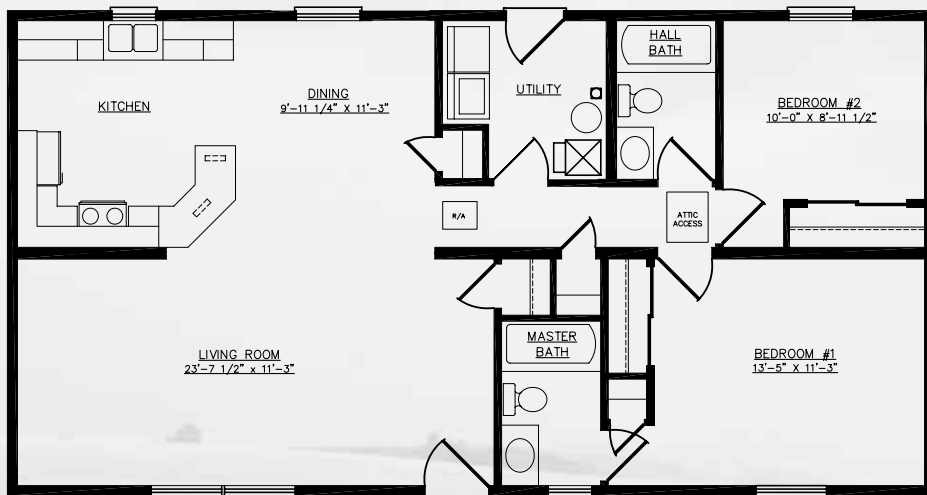

Liberty

SQ. FT.	1,104
DIMENSIONS	24 x 46
BEDROOMS	2
BATHS	2

CRAWLSPACE PLAN

BASEMENT PLAN