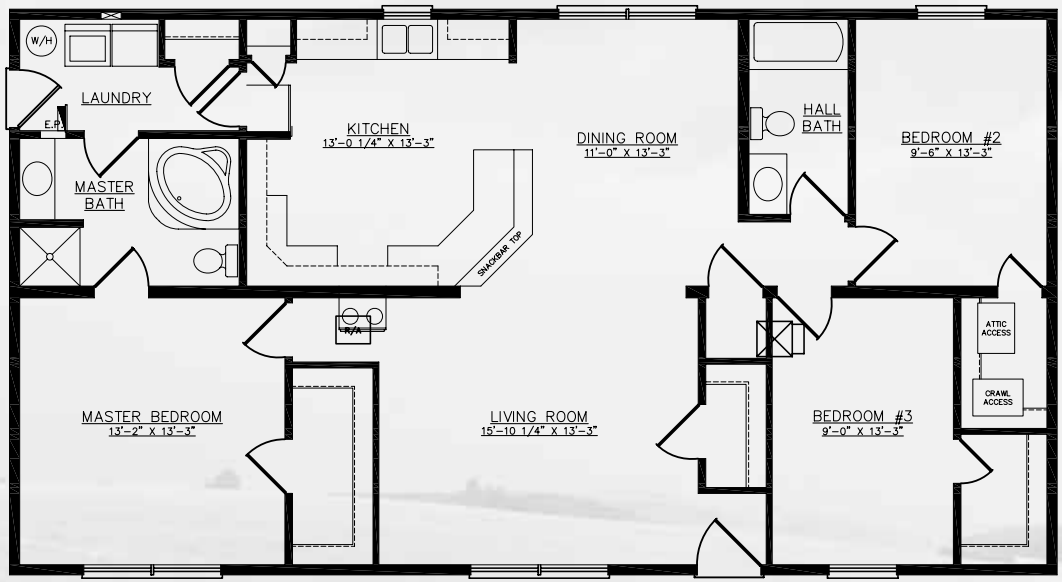

# Glendale

SQ. FT.	1,456
DIMENSIONS	28 x 52
BEDROOMS	3
BATHS	2

CRAWLSPACE PLAN

BASEMENT PLAN