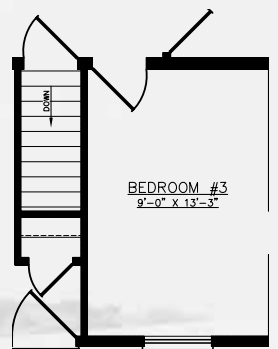

# Glendale

SQ. FT.	1,456
DIMENSIONS	28 x 52
BEDROOMS	3
BATHS	2

CRAWLSPACE PLAN

BASEMENT PLAN