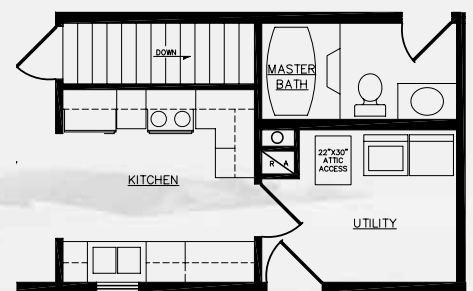

# America

SQ. FT.	1,400
DIMENSIONS	28 x 50
BEDROOMS	3
BATHS	2

CRAWLSPACE PLAN

KITCHEN / UTILITY OPTION

BASEMENT PLAN