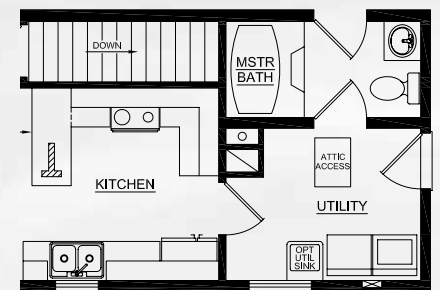

# America

SQ. FT.	1,400
DIMENSIONS	28 x 50
BEDROOMS	3
BATHS	2

CRAWLSPACE PLAN

KITCHEN / UTILITY OPTION

BASEMENT PLAN