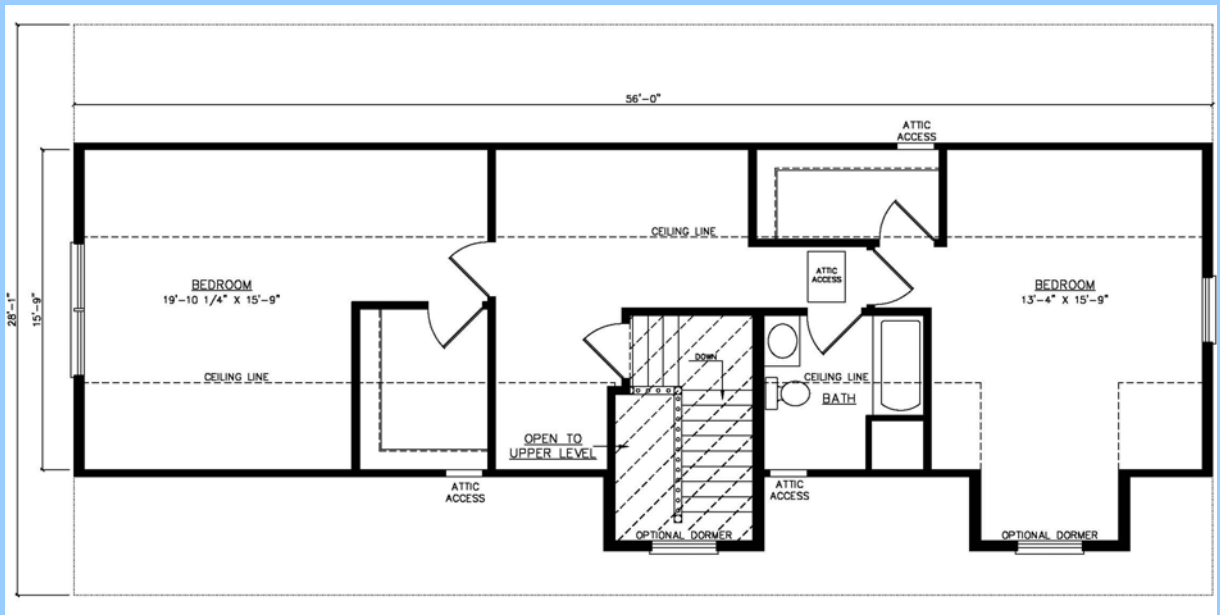

# Custom Series Cape Cod GLOUCESTER

**Plan:** Gloucester  
**Square Feet:** 1568  
**Dimensions:** 28 x 56  
**Bedrooms:** 1 or 2  
**Baths:** 2

1 Bedroom

Proposed 2nd Floor